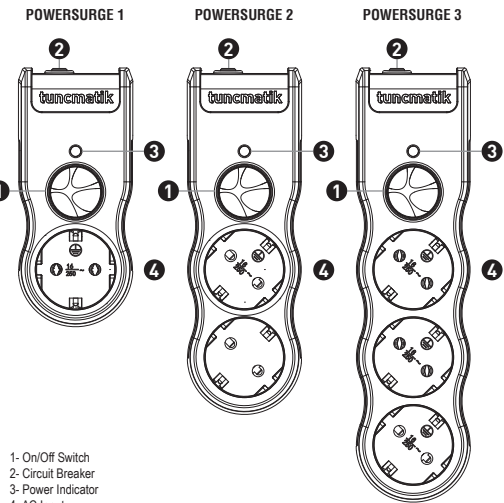

# POWERSURGE 1/2/3 SURGE PROTECTOR

USER MANUAL

 **tuncmatik**  
www.tuncmatik.com pure power

Thank you for purchasing POWERSURGE. This product was manufactured to protect specifically computer, satellite receiver, home theater, LCD-LED TV, medical equipment, refrigerator, washer and combi against the effects such as surges and lightning existing in mains.

## POWERSURGE 1 / 2 / 3

- On/Off Switch
- 525 Joules Maximum Surge Protection Capacity
- Outlet with Children Safety Shutters
- 10 Amp Circuit Breaker
- Fire Resistant Plastic Case

- Nominal Current: 10 Amp
- Voltage Range: 250 VAC, 50 Hz
- Clamping Voltage: 775 VAC
- Maximum Energy:
  - 3 Lines Full Type Energy Protection
  - Max. Current: 3000 Amper
  - Max. Spike Voltage: 6000 V
  - Response Time: <1 Nanosecond

## POWER INDICATOR

The power indicator of the POWERSURGE means that product is operating normally and protects against the effects of surge and lightning in the mains.

## POWERSURGE 1 / 2 / 3

- Индикатор включения / выключения
- Защита мощностью 525 Джоули
- Розеток с шторками для защиты детей
- 10 ампер максимального тока с автоматическим иредохраниателем
- Огнестойкий пластиковый корпус