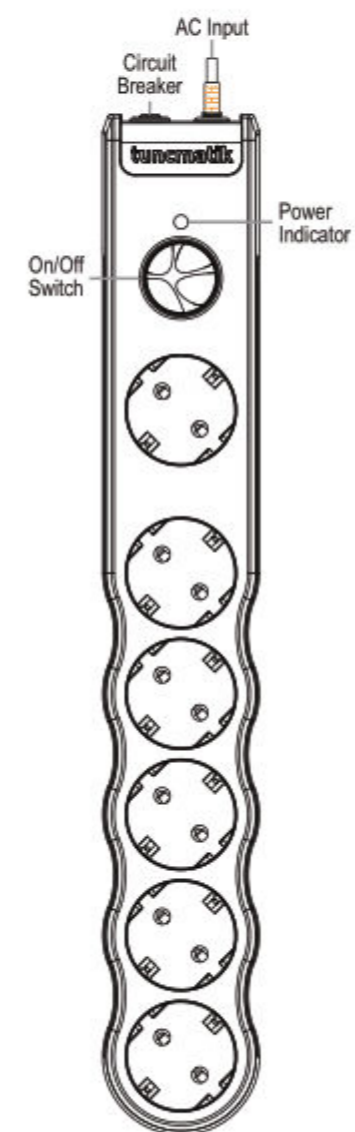

POWERSURGE 5/6 SURGE PROTECTOR

USER MANUAL

 **tuncmatik**
www.tuncmatik.com pure power

Thank you for purchasing POWERSURGE 5 / 6. This product was manufactured to protect specifically computers, satellite receivers, home theaters, LCD-LED-Plasma TV, medical equipments, microwave and combi against the effects such as surges and lightning existing in mains.

PowerSurge 5

PowerSurge 6

POWERSURGE 5 / 6

- On/Off Switch
- 1050 Joules Maximum Surge Protection Capacity
- POWERSURGE 5 - 5 Outlets with Children Safety Shutters
- POWERSURGE 6 - 6 Outlets with Children Safety Shutters
- Outlet Suitable for Connecting Larger Adaptors
- Right Angled Outlets for Practical Use
- 10 Amp Circuit Breaker
- Heavy Duty Power Cord and Cable
- Fire Resistant Plastic Case

- Nominal Current: 10 Amp
- Voltage Range: 250 VAC, 50 Hz
- Clamping Voltage: 1200 VAC
- Maximum Energy:
 - 1 Lines Full Type Energy Protection P-N
 - Max. Current: 8000 Amper
 - Max. Spike Voltage: 6000 V
 - Response Time: <1 Nanosecond

POWER INDICATOR

The power indicator of the POWERSURGE 5 / 6 means that product is operating normally and protects against the effects of surge and lightning in the mains.

CAUTIONS

- Use indoor and in dry locations.
- Not for use with aquariums and other water related products.
- Surge protector must be plugged directly into the power source and must not be connected in the way such as "daisy chain" together in serial manner with other power strips, other surge protectors, extension cords, UPS, etc.
- Surge protector must be connected to grounded outlet for operating normally.
- All electrical/electronic devices must be directly connected to the surge protector.