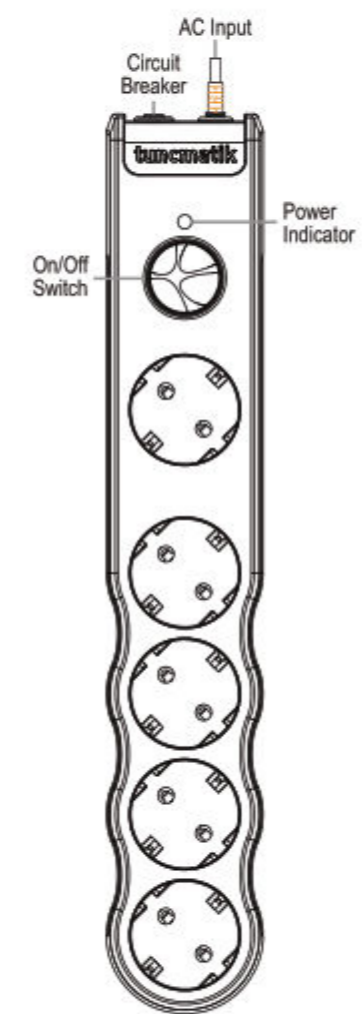

POWERSURGE 5/6 SURGE PROTECTOR

USER MANUAL

 **tuncmatik**
www.tuncmatik.com pure power

Thank you for purchasing POWERSURGE 5 / 6. This product was manufactured to protect specifically computers, satellite receivers, home theaters, LCD-LED-Plasma TV, medical equipments, microwave and combi against the effects such as surges and lightning existing in mains.

PowerSurge 5

PowerSurge 6

POWERSURGE 5 / 6

- On/Off Switch
- 1050 Joules Maximum Surge Protection Capacity
- POWERSURGE 5 - 5 Outlets with Children Safety Shutters
- POWERSURGE 6 - 6 Outlets with Children Safety Shutters
- Outlet Suitable for Connecting Larger Adaptors
- Right Angled Outlets for Practical Use
- 10 Amp Circuit Breaker
- Heavy Duty Power Cord and Cable
- Fire Resistant Plastic Case

- Nominal Current: 10 Amp
- Voltage Range: 250 VAC, 50 Hz
- Clamping Voltage: 1200 VAC
- Maximum Energy:
 - 1 Lines Full Type Energy Protection P-N
 - Max. Current: 8000 Amper
 - Max. Spike Voltage: 6000 V
 - Response Time: <1 Nanosecond

POWER INDICATOR

The power indicator of the POWERSURGE 5 / 6 means that product is operating normally and protects against the effects of surge and lightning in the mains.

CAUTIONS

- Use indoor and in dry locations.
- Not for use with aquariums and other water related products.
- Surge protector must be plugged directly into the power source and must not be connected in the way such as "daisy chain" together in serial manner with other power strips, other surge protectors, extension cords, UPS, etc.
- Surge protector must be connected to grounded outlet for operating normally.
- All electrical/electronic devices must be directly connected to the surge protector.