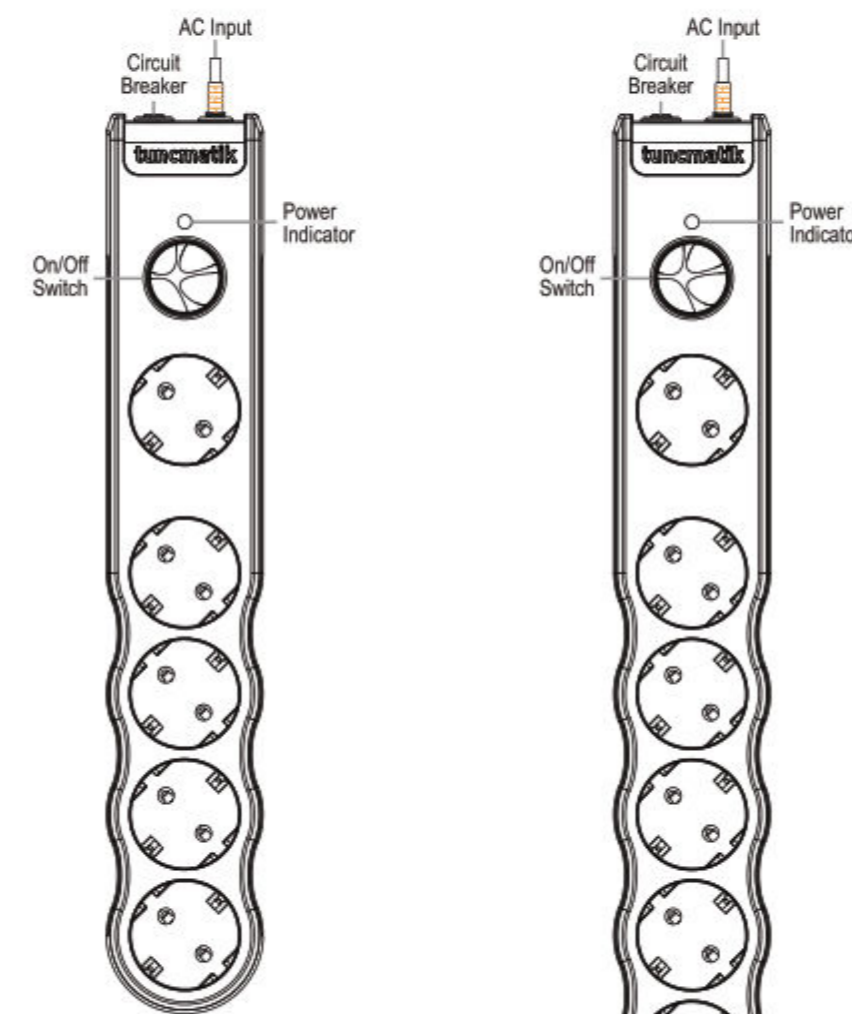

PowerSurge 5

PowerSurge 6

POWERSURGE 5 / 6

- On/Off Switch
- 1050 Joules Maximum Surge Protection Capacity
- POWERSURGE 5 - 5 Outlets with Children Safety Shutters
- POWERSURGE 6 - 6 Outlets with Children Safety Shutters
- Outlet Suitable for Connecting Larger Adaptors
- Right Angled Outlets for Practical Use
- 10 Amp Circuit Breaker
- Heavy Duty Power Cord and Cable
- Fire Resistant Plastic Case

- Nominal Current: 10 Amp
- Voltage Range: 250 VAC, 50 Hz
- Clamping Voltage: 1200 VAC
- Maximum Energy:
 - 1 Lines Full Type Energy Protection P-N
 - Max. Current: 8000 Amper
 - Max. Spike Voltage: 6000 V
 - Response Time: <1 Nanosecond

POWER INDICATOR

The power indicator of the POWERSURGE 5 / 6 means that product is operating normally and protects against the effects of surge and lightning in the mains.

CAUTIONS

- Use indoor and in dry locations.
- Not for use with aquariums and other water related products.
- Surge protector must be plugged directly into the power source and must not be connected in the way such as "daisy chain" together in serial manner with other power strips, other surge protectors, extension cords, UPS, etc.
- Surge protector must be connected to grounded outlet for operating normally.
- All electrical/electronic devices must be directly connected to the surge protector.

PowerSurge 5

PowerSurge 6

POWERSURGE 5 / 6

- Индикатор включения / выключения
- Защита мощностью 350 Джоули
- POWERSURGE 5 - 5 розеток с шторками для защиты детей
- POWERSURGE 6 - 6 розеток с шторками для защиты детей
- Розетка для удобного подключения адаптеров большого размера
- Для практического использования прямоугольные розетки
- 10 ампер максимального тока с автоматическим ирредохраниателем
- Мощный класс кабеля и вилки
- Огнестойкий пластиковый корпус