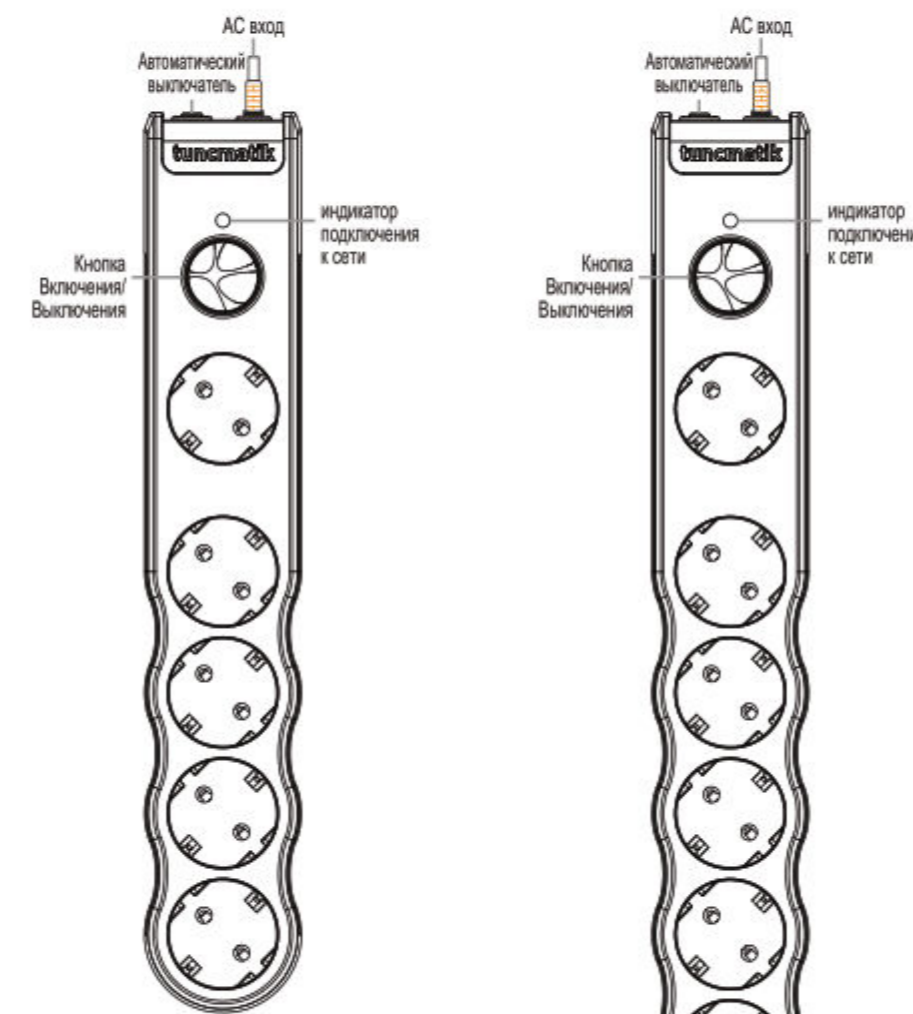

PowerSurge 5

PowerSurge 6

POWERSURGE 5 / 6

- On/Off Switch
- 1050 Joules Maximum Surge Protection Capacity
- POWERSURGE 5 - 5 Outlets with Children Safety Shutters
- POWERSURGE 6 - 6 Outlets with Children Safety Shutters
- Outlet Suitable for Connecting Larger Adaptors
- Right Angled Outlets for Practical Use
- 10 Amp Circuit Breaker
- Heavy Duty Power Cord and Cable
- Fire Resistant Plastic Case

POWER INDICATOR

The power indicator of the POWERSURGE 5 / 6 means that product is operating normally and protects against the effects of surge and lightning in the mains.

CAUTIONS

- Use indoor and in dry locations.
- Not for use with aquariums and other water related products.
- Surge protector must be plugged directly into the power source and must not be connected in the way such as "daisy chain" together in serial manner with other power strips, other surge protectors, extension cords, UPS, etc.
- Surge protector must be connected to grounded outlet for operating normally.
- All electrical/electronic devices must be directly connected to the surge protector.

PowerSurge 5

PowerSurge 6

POWERSURGE 5 / 6

- Индикатор включения / выключения
- Защита мощностью 350 Джоули
- POWERSURGE 5 - 5 розеток с шторками для защиты детей
- POWERSURGE 6 - 6 розеток с шторками для защиты детей
- Розетка для удобного подключения адаптеров большого размера
- Для практического использования прямоугольные розетки
- 10 ампер максимального тока с автоматическим ирредохраниателем
- Мощный класс кабеля и вилки
- Огнестойкий пластиковый корпус